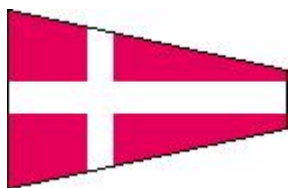

MUTIHULLS YARDSTICK

CLASS YACHT

1. Arrow
2. Hobie 14
3. Paper Tiger
4. Arafura

CODE FLAG NUMERAL THREE

MONOHULLS YARSTICK 113.5 AND LOWER

CLASS YACHT

1. Taser
2. E Class (lazy E)
3. Laser
4. Jolly Boat

CODE FLAG NUMERAL FOUR